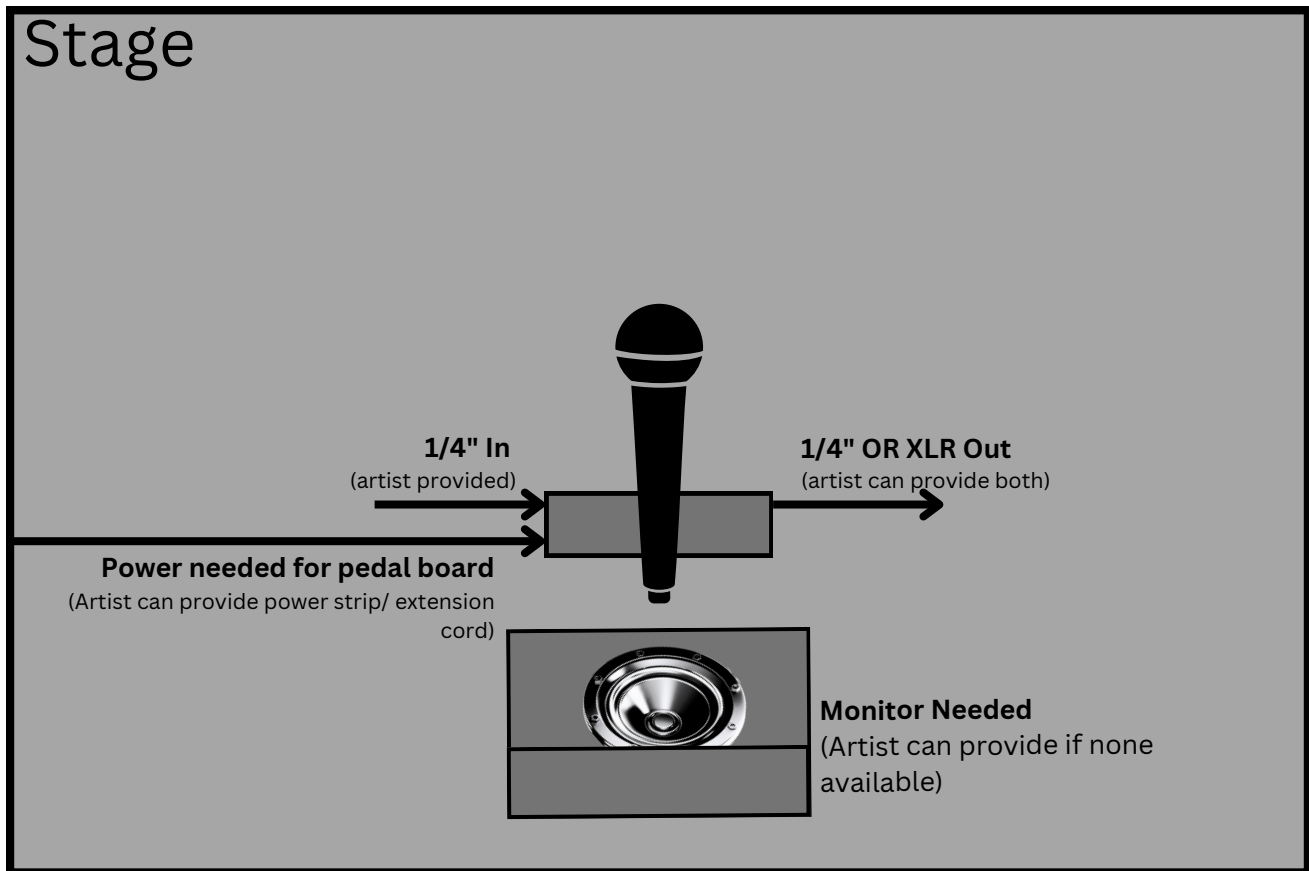

# Andy Hanson Solo Stage Plot

Input List		
Vocals Mic	Shure SM58 or similar	Artist <b>CAN</b> provide
Acoustic Guitar DI	Tonebone DI Box & pedalboard	Artist <b>WILL</b> Provide